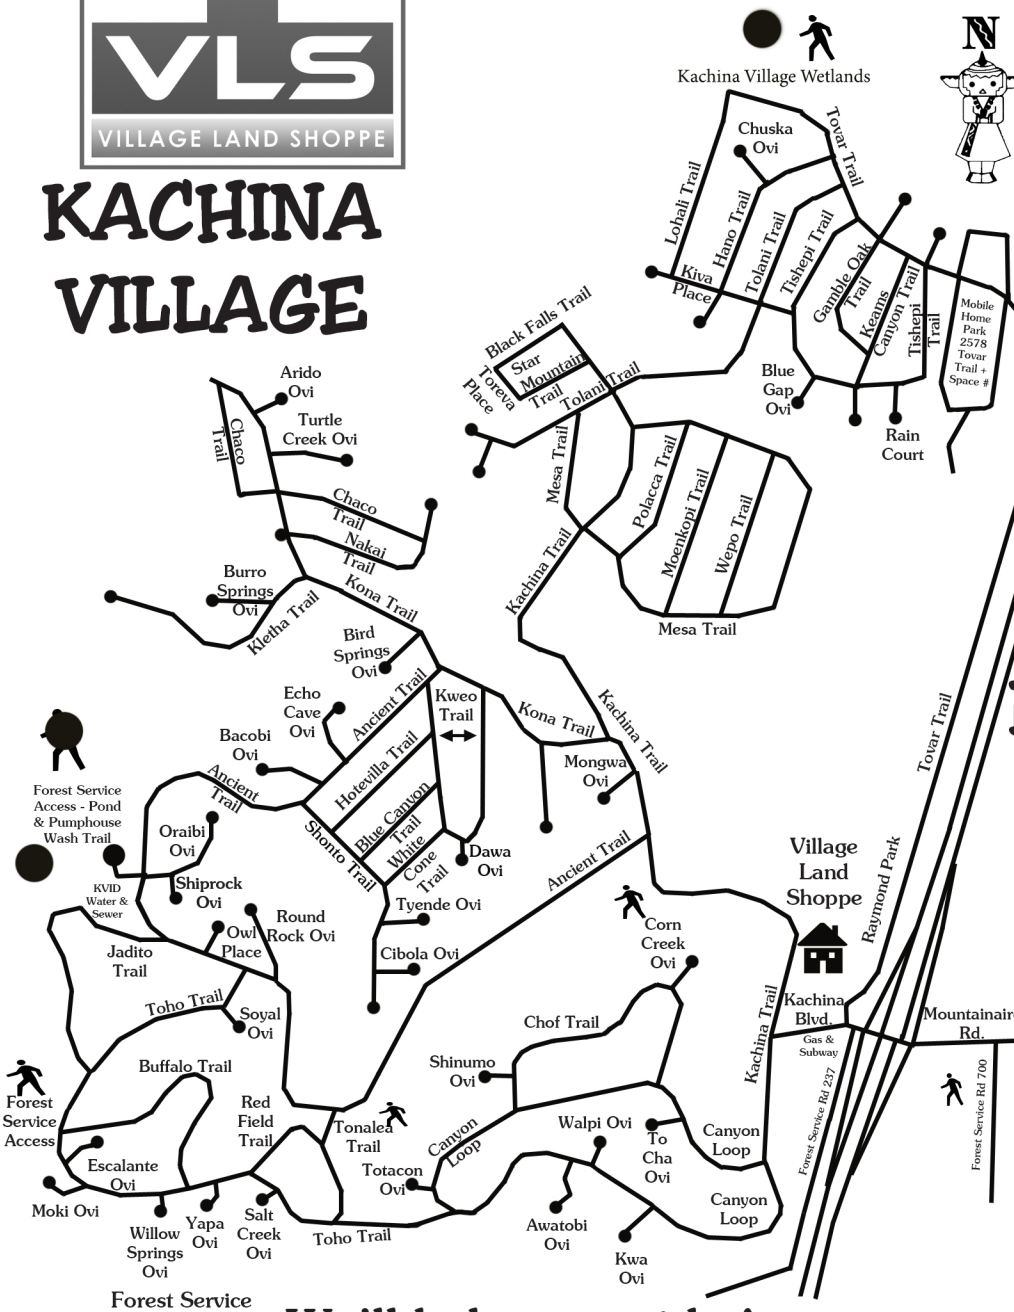

Village Land Shoppe, Inc. Real Estate Services
 Villagelandshoppe.com
 info@villagelandshoppe.com
 3361 Kachina Trail, Flagstaff, AZ 86005
 Family Owned & Operated Since 1988

KACHINA VILLAGE

MOUNTAINAIRE