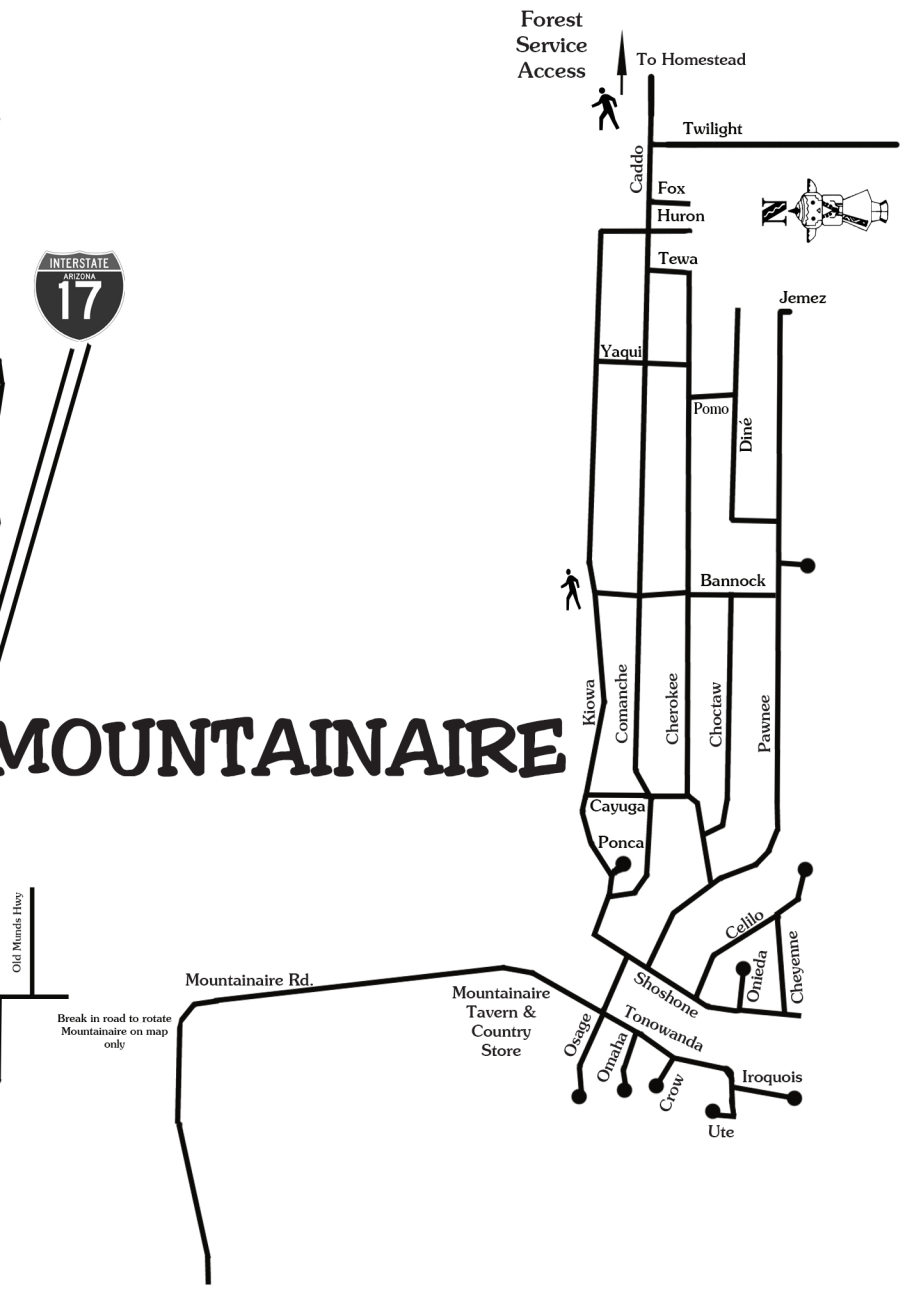

Village Land Shoppe, Inc. Real Estate Services
 Villagelandshoppe.com
 info@villagelandshoppe.com
 3361 Kachina Trail, Flagstaff, AZ 86005
 Family Owned & Operated Since 1988

KACHINA VILLAGE

MOUNTAINAIRE