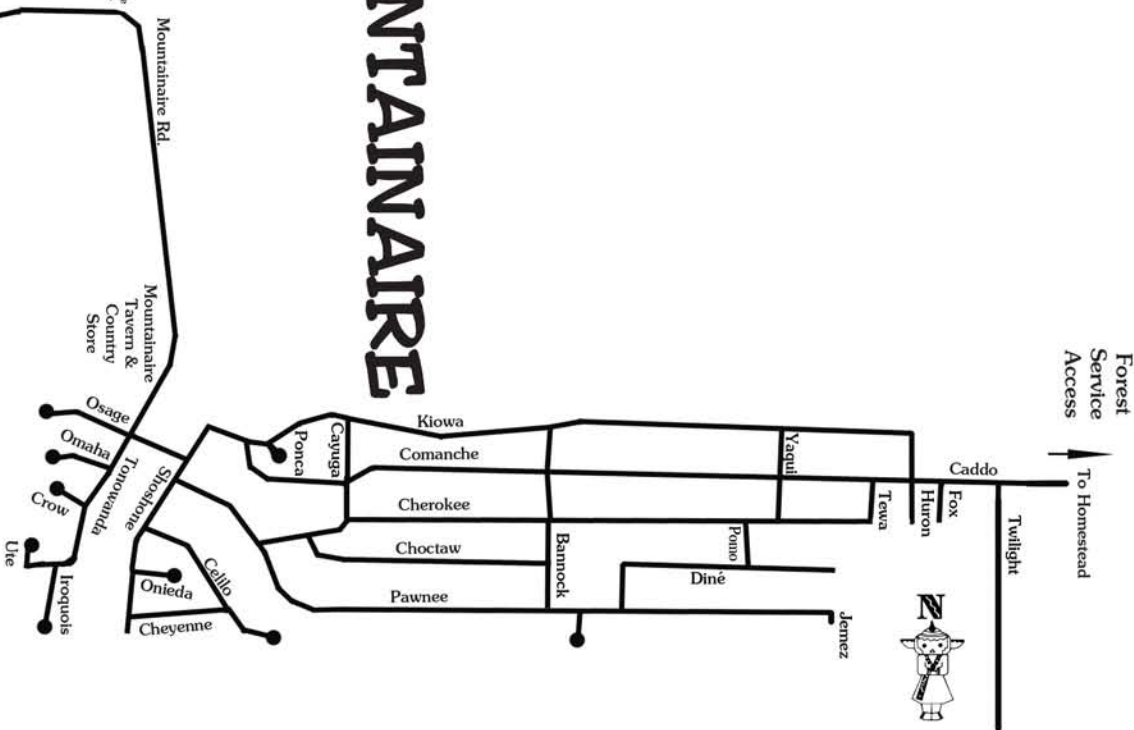

3361 Kachina Trail, Flagstaff, AZ 86001
 (928) 525-1125 Fax: (928) 525-9284
www.villagelandshoppe.com
 Family Owned & Operated Since 1988

Wetlands

KACHINA VILLAGE

MOUNTAINAIRE

We'll help you with Any property on the market regardless of the sign!