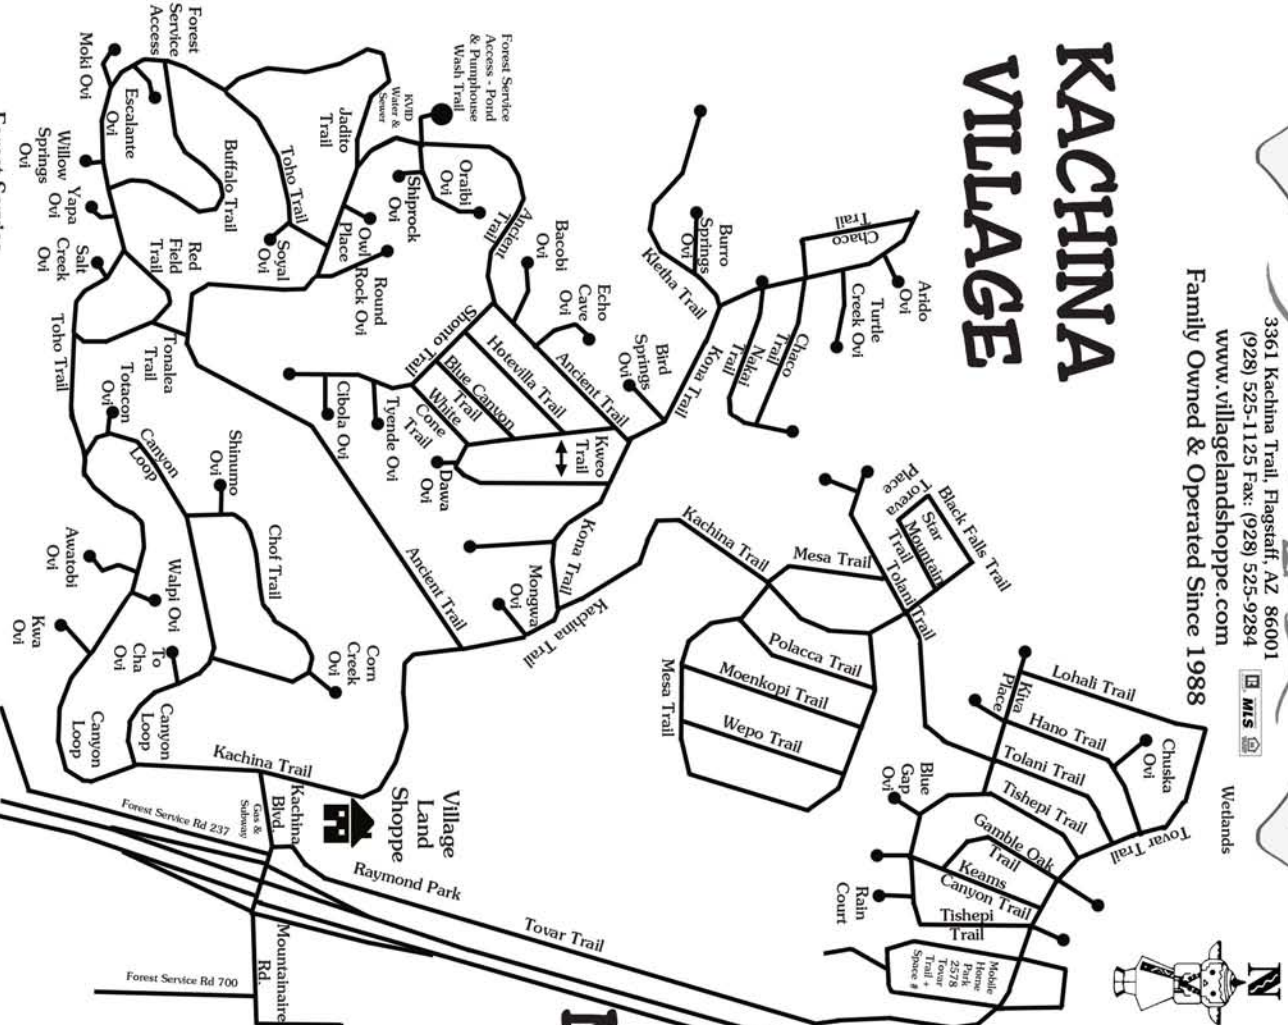

3361 Kachina Trail, Flagstaff, AZ 86001
 (928) 525-1125 Fax: (928) 525-9284
www.villagelandshoppe.com
 Family Owned & Operated Since 1988

Wetlands

KACHINA VILLAGE

MOUNTAINAIRE

We'll help you with Any property on the market regardless of the sign!